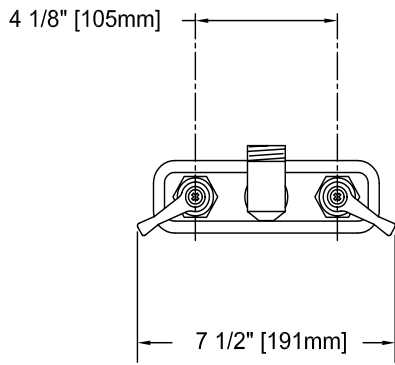

JOB NAME:

QUANTITY:

ITEM NO.:

PRODUCT NAME:

4" BACKSPLASH FAUCET

MODEL:

26425 WITH SWIVEL OUTLET

FEATURES:

- \* 4" C/C BACKSPLASH MOUNTED
- \* 1 1/2" LONG SHANKS WITH LOCK NUTS AND 1/2" NPT THREADS

SYSTEM LIMITS

TEMP: 40 F MIN TO 140 F MAX  
 PRESSURE 200 PSI MAX STATIC  
 2.20 GPM @60 PSI

SHIPPING WEIGHT

\* 3.8 LBS