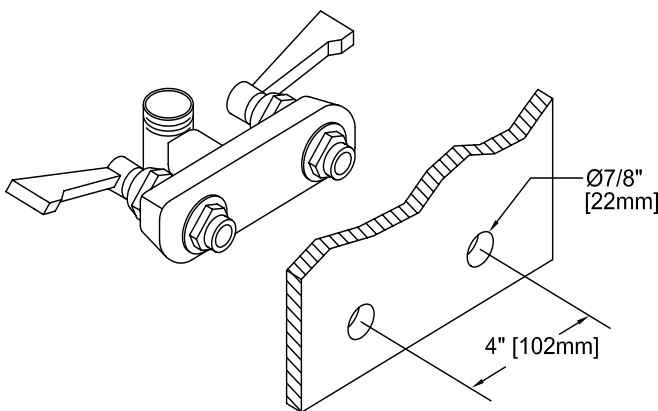

JOB NAME:

QUANTITY:

ITEM NO.:

PRODUCT NAME:

4" BACKSPLASH FAUCET

MODEL:

☐ 26425 WITH SWIVEL OUTLET

FEATURES:

- 4" C/C BACKSPLASH MOUNTED
- 1 1/2" LONG SHANKS WITH LOCK NUTS AND 1/2" NPT THREADS

SYSTEM LIMITS

TEMP: 40 F MIN TO 140 F MAX
PRESSURE 200 PSI MAX STATIC
2.20 GPM @60 PSI

SHIPPING WEIGHT

* 3.8 LBS

ROUGH IN:

ANSI/A112.18.1M

Distributed by Fisher Manufacturing Company
P.O. Box 60 Tulare, CA 93725-0060
Phone 800-421-6162 FAX 800-8-FAUCET (800-832-8238)